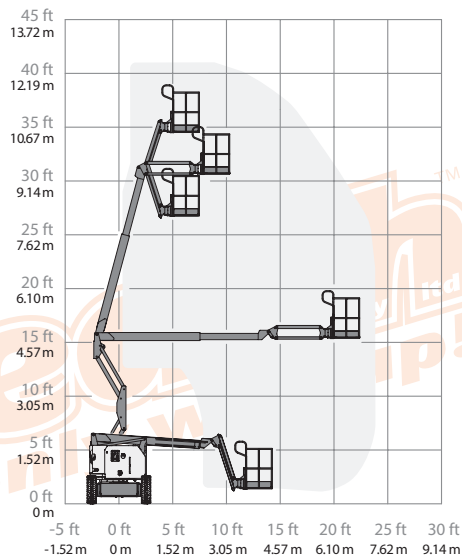

KB34D - 34' (10.62M)

KNUCKLE BOOM GENIE Z34/221C

| SPECIFICATION | IMPERIAL | METRIC |
|-------------------------------|-----------------------------|---------------|
| Working Height maximum | 40ft | 12.62m |
| Platform Height maximum | 34ft | 10.62m |
| Horizontal Reach maximum | 267" | 6.78m |
| Up and Over Clearance maximum | 180" | 4.57m |
| Horizontal Reach (Telescopic) | | |
| Below Ground Platform Reach | | |
| Platform Size | 30" x 56" | 0.76m x 1.42m |
| Machine Height (stowed) | 81" | 2.06m |
| Machine Width | 73" | 1.85m |
| Machine Length (stowed) | 223" | 5.66m |
| Machine Length | | |
| Transport Length (stowed) | 162" | 4.11m |
| Ground Clearance (stowed) | 6.5" | 0.17m |
| Max. Platform Occupancy | 2 PERSONS | |
| Wind Speed Rating Use | OUTDOOR USE | |
| Gradeability - stowed | 45% | |
| Total Lift Capacity | 500lbs | 227kgs |
| Tyres | RT LUG - FOAM FILLED | |
| Drive | FOUR WHEEL DRIVE | |
| Machine Weight (approx.) | 11709lbs | 5311kgs |
| Power Source | DIESEL ENGINE | |
| Generator 5KVA or 7kva | | |
| Fuel Tank Capacity | 9 GALLONS | 34.1 LITRES |
| Operators Licence | 11 METRE & ABOVE WP LICENCE | |