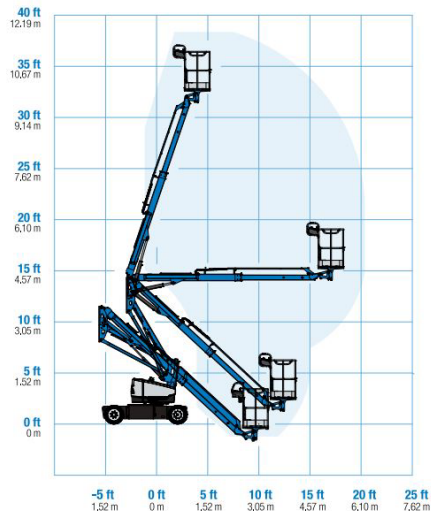

# KB33E - 33' (10.20M)

## KNUCKLE BOOM GENIE Z33/18

SPECIFICATION	IMPERIAL	METRIC
Working Height maximum	38' 10"	12.00m
Platform Height maximum	32' 10"	10.00m
Horizontal Reach maximum	219"	5.57m
Up and Over Clearance maximum	168.5"	4.28m
Jib Rotation Angle		
Platform Size	30" x 45.5"	0.76m x 1.16m
Machine Height (stowed)	78"	1.98m
Machine Width	59"	1.50m
Machine Length (stowed)		
Machine Length	164"	4.17m
Transport Length (stowed)		
Ground Clearance (stowed)	6"	0.15m
Max. Platform Occupancy	2 PERSONS	
Wind Speed Rating Use	INDOOR/OUTDOOR USE	
Gradeability - stowed	30%	
Total Lift Capacity	440lbs	200kgs
Tyres	SOLID NON-MARKING	
Drive		
Machine Weight (approx.)	8080lbs	3665kgs
Power Source	ELECTRIC	
Generator 5KVA or 7kva	N/A	N/A
Fuel Tank Capacity		
Operators Licence	11 METRE & UNDER - YELLOW CARD	