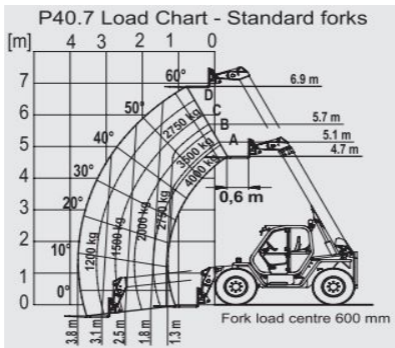

T40.7- 4.0T/7.00M

TELEHANDLER MERLO P40.7

SPECIFICATION	IMPERIAL	METRIC
Lifting Height Maximum	23ft	6.90m
Lifting Capacity Maximum	8818lbs	4000kgs
Lift Capacity At Maximum Height	6062lbs	2750kgs
Lift Capacity At Maximum Reach	2646lbs	1200kgs
Forward Reach Max.	146"	3.70m
Lift Height At Maximum Capacity	185"	4.70m
Machine Height	97"	2.48m
Machine Width	88"	2.23m
Reach At Maximum Capacity	51"	1.30m
Machine Length (Overall Fork Holder Plates)	164.5"	4.18m
Machine Length (overall Forks On)	212"	5.38m
Ground Clearance (Stowed)	22"	0.56m
Air Conditioning	FITTED ALL UNITS	
Drive	FOUR WHEEL 4X4	
Steer	FRONT WHEEL/CRAB/FOUR WHEEL	
Load Management System	FITTED ALL UNITS	
Power Source	DIESEL ENGINE	
Fuel Tank	39.6 gallons	150 litres
Machine Weight "Dry" (approx.)	15984lbs	7250kgs
Operators Licence	REFER TO STATE REQUIREMENTS	